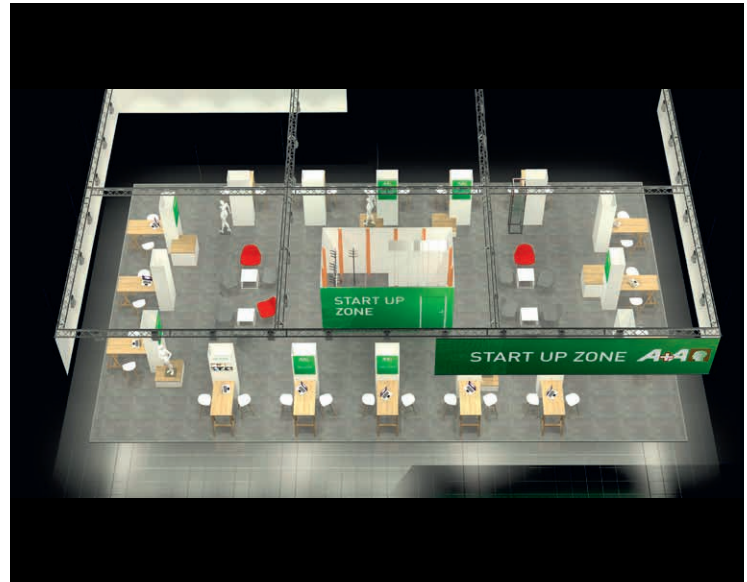

With more than 2,100 exhibitors from more than 60 countries and more than 73,000 visitors from 136 countries, A+A is the world's largest trade fair for safety, security and health at work. No other place in the world offers a similarly versatile, comprehensive and future-oriented range of products and services in the areas of safety management in the workplace, occupational safety and health, workplace health promotion and special equipment for disaster control.

Present your young and innovative company at A+A and secure your place in our START-UP ZONE. We will bring you together with the top decision-makers for occupational health and safety as well as experts and personalities from business, research and politics.

Price: EUR 3,100 net

Your inclusive services at a glance:

- ▲ Inclusion into the extensive marketing of the START-UP ZONE
- ▲ Media flat rate
- ▲ 2 exhibitor badges
- ▲ 20 admission ticket vouchers
- ▲ Power connection including consumption
- ▲ Graphic column: 80 x 40 x 250 cm
- ▲ 1 exhibitor graphic, format: 70 x 100 cm
- ▲ 2 stools
- ▲ Internet access (2 Mbit/s)
- ▲ Basic cleaning
- ▲ Common storage room/retreat area
- ▲ Surveillance
- ▲ 1 sqm exhibition area
- ▲ Hygienic stations
- ▲ Protective screen for your counter

Extras such as mannequin, display case, shelf, etc. are possible. Price on request.

Conditions of participation:

Company age: < 5 years

Employees: < 20

Annual turnover: < EUR 5 million

i Further information and booking at:

Anja Theiss-Wirth

Email: theissa@messe-duesseldorf.de

Tel.: +49 211 4560 592

Messe Düsseldorf GmbH
P.O. Box 10 10 06 _ 40001 Düsseldorf _ Germany
Tel. +49 211 4560 01 _ Fax +49 211 4560 668
www.messe-duesseldorf.de

Messe
Düsseldorf