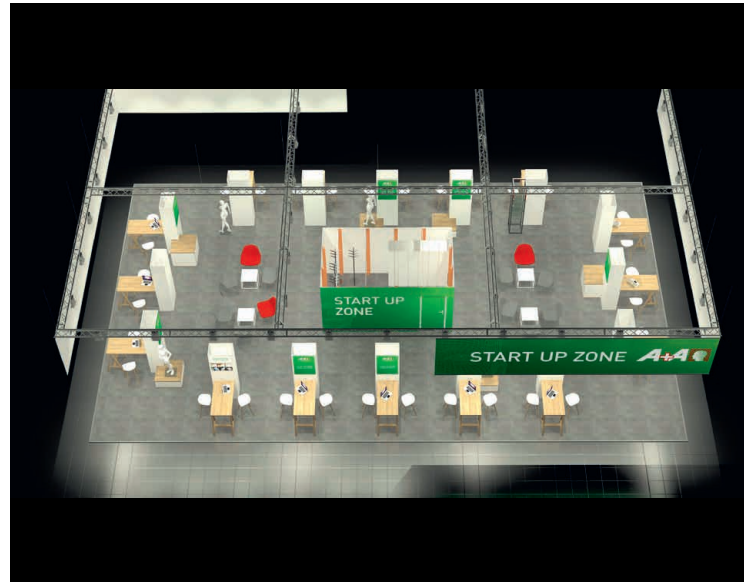

Price: EUR 4,500 net

Your inclusive services at a glance:

- ▲ Inclusion into the extensive marketing of the START-UP ZONE
- ▲ Presentation slot in the TrendForum
- ▲ Media flat rate
- ▲ 2 exhibitor badges
- ▲ 20 admission ticket vouchers
- ▲ Power connection including consumption
- ▲ Graphic column: 80 x 40 x 250 cm
- ▲ 1 exhibitor graphic, format: 70 x 100 cm
- ▲ 2 stools
- ▲ Internet access (2 Mbit/s)
- ▲ Basic cleaning
- ▲ Common storage room/retreat area
- ▲ Surveillance
- ▲ 1 sqm exhibition area